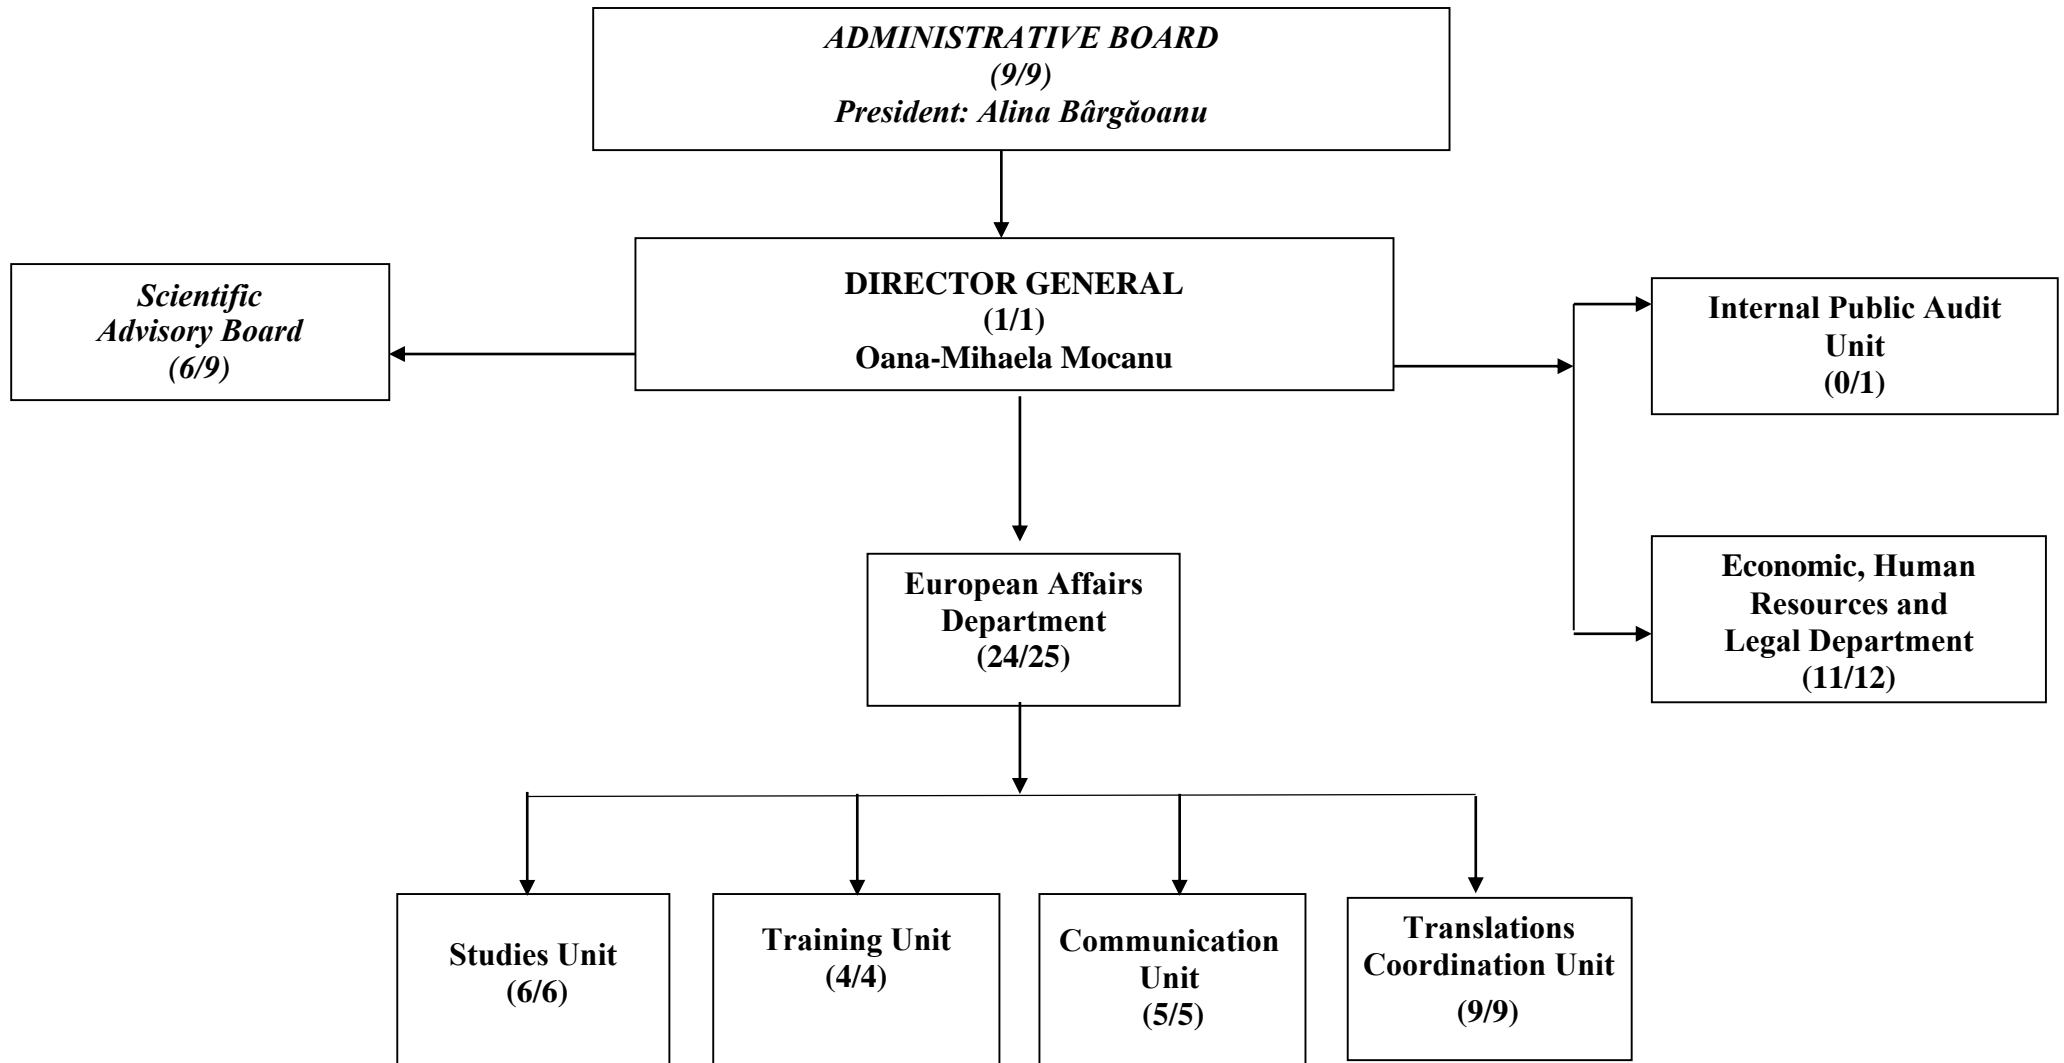

# ORGANISATIONAL CHART EUROPEAN INSTITUTE OF ROMANIA

**Total number of positions: 39**  
**Actual number of employees: 36 (excluding the Administrative and Scientific Advisory Boards)**