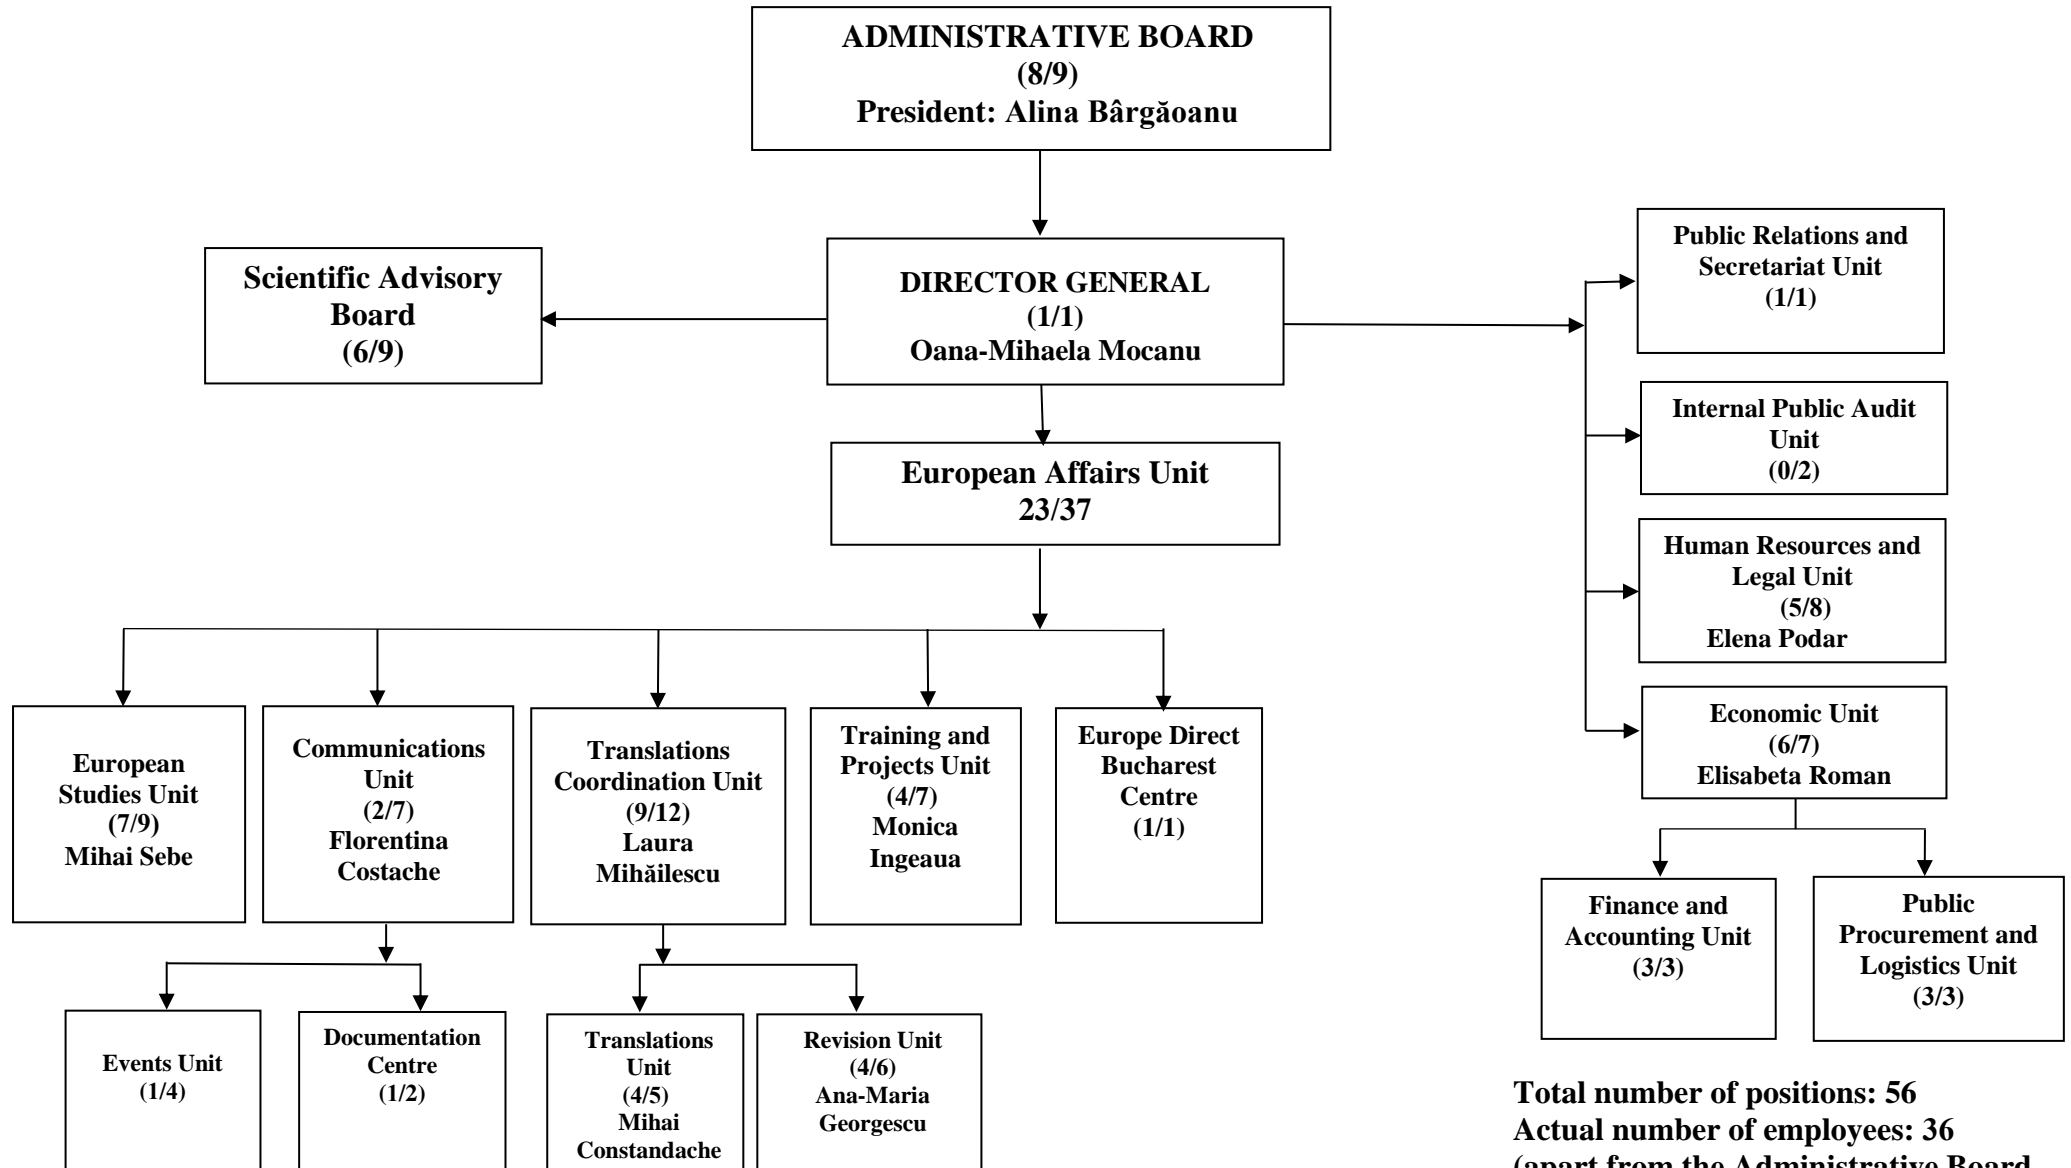

ORGANISATIONAL CHART EUROPEAN INSTITUTE OF ROMANIA

Total number of positions: 56
Actual number of employees: 36
 (apart from the Administrative Board and Scientific Advisory Board)